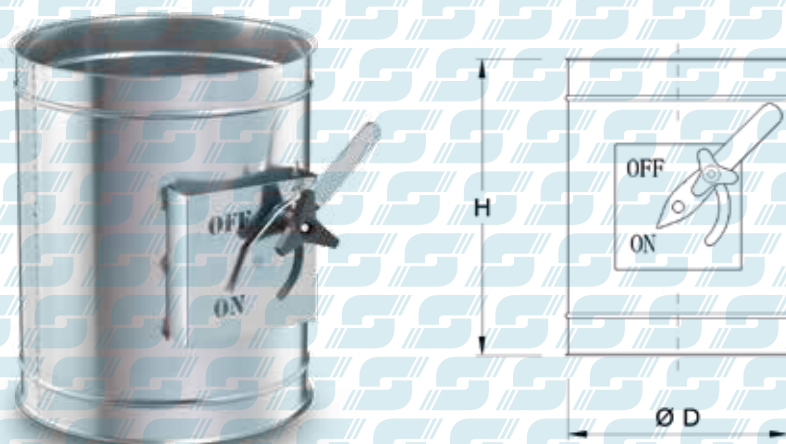

## VALVOLA FARFALLA MANUALE

BUTTERFLY VALVE HAND OPERATED

## SERIE PESANTE / HEAVY SERIES

Cod. Art.	ØD [mm]	H [mm]	Sp. /Thk [mm]	Prezzo €
VFMP-0200	200	300	1,0	
VFMP-0220	220	320	1,0	
VFMP-0240	240	340	1,0	
VFMP-0250	250	350	1,0	
VFMP-0260	260	360	1,0	
VFMP-0280	280	380	1,0	
VFMP-0300	300	400	1,0	
VFMP-0320	320	420	1,0	
VFMP-0340	340	440	1,0	
VFMP-0350	350	450	1,0	
VFMP-0360	360	460	1,0	
VFMP-0380	380	480	1,0	
VFMP-0400	400	500	1,0	
VFMP-0420	420	520	1,0	
VFMP-0440	440	540	1,0	
VFMP-0450	450	550	1,0	
VFMP-0460	460	560	1,0	
VFMP-0480	480	580	1,0	
VFMP-0500	500	600	1,0	
VFMP-0520	520	620	1,0	
VFMP-0540	540	640	1,0	
VFMP-0550	550	650	1,0	
VFMP-0560	560	660	1,0	
VFMP-0580	580	680	1,0	
VFMP-0600	600	700	1,0	
VFMP-0620	620	720	1,0	
VFMP-0640	640	740	1,0	
VFMP-0650	650	750	1,0	

Su richiesta si eseguono spessori e materiali diversi.

Il prodotto può essere realizzato: • bordo anello • bordo manicotto • liscio • flangiato (con aggiunta costo flangia) • a tenuta con feltro con costo aggiuntivo.

Other thicknesses and materials are available on request. The product can be produced in 4 different versions: • ring edge • sleeve edge • smooth • flanged (with the additional cost of the flange) • with felt seal with extra cost.